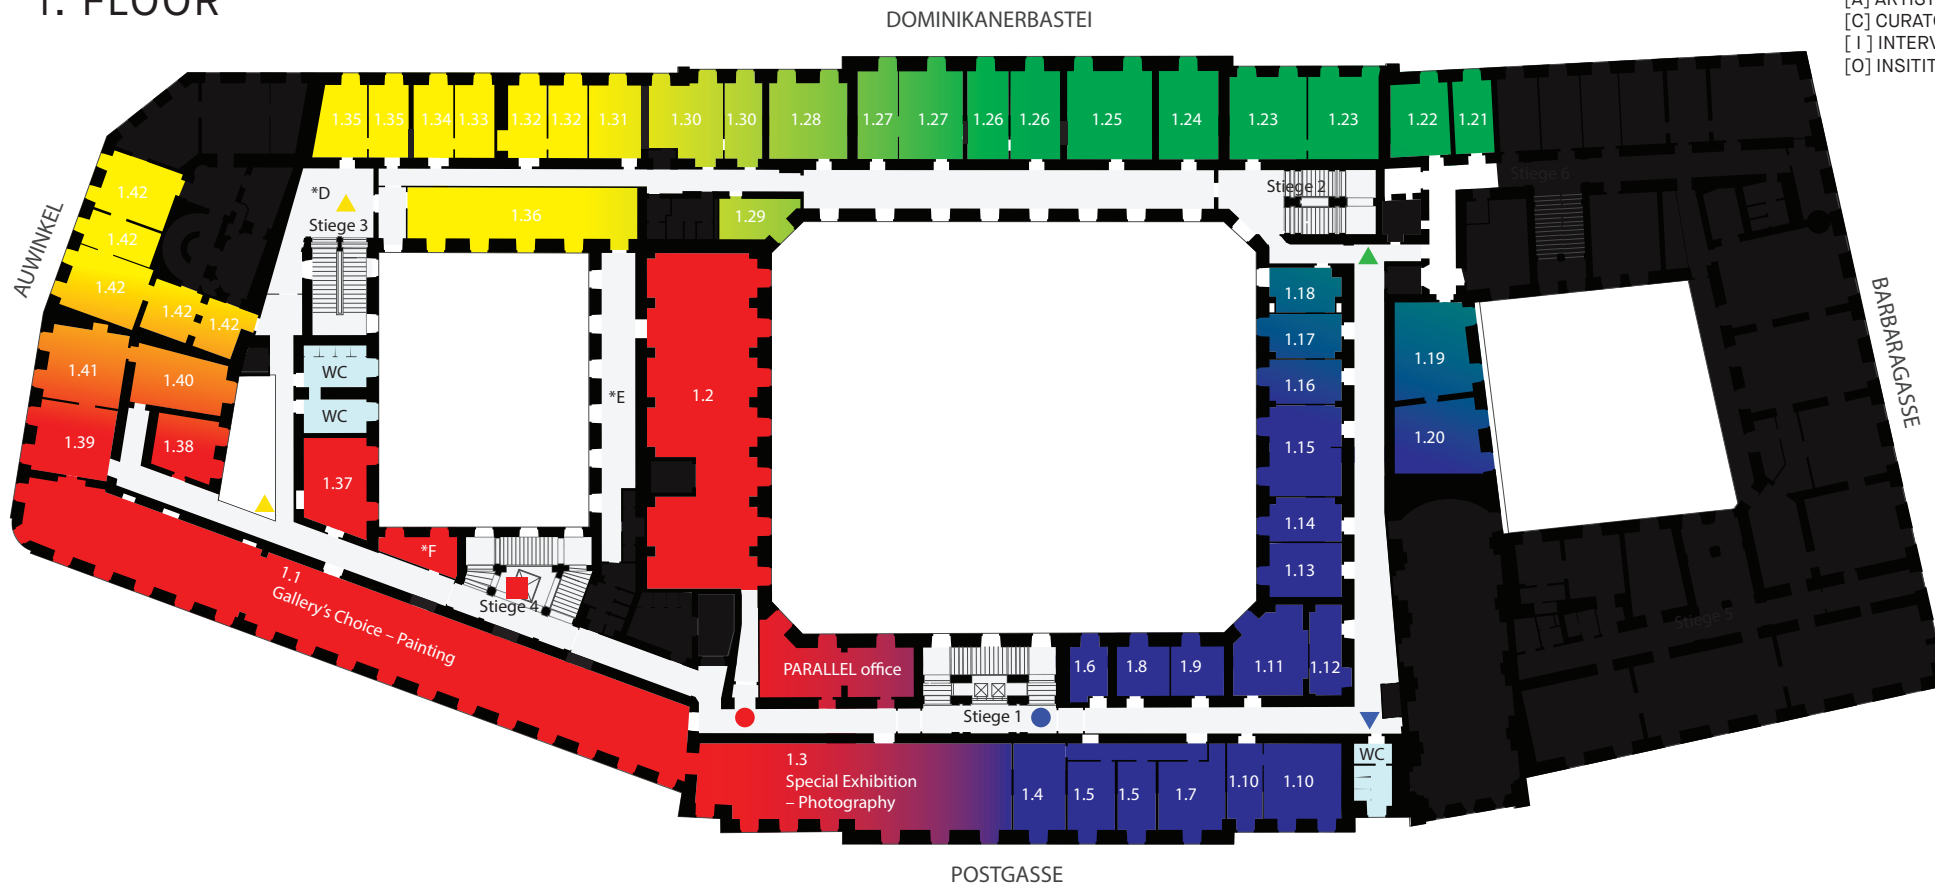

GROUND FLOOR

- [G] GALLERY STATEMENT
- [P] PROJECT STATEMENT
- [A] ARTIST STATEMENT
- [C] CURATOR STATEMENT
- [I] INTERVENTIONS
- [O] INSITUTIONS

- *A [I] Karl Iro Goldblat & Theo Altenberg
- MP Meeting Point
- E.0 [P] Wiener Art Foundation - SkulpturParcours
- *B [I] Erich Joham
- E.1 [P] Ortner2
- E.2 [C] Nana Stjernholm Jepsen
- E.3 [P] Marcello Farabegoli Projects
- E.4 [C] Leila Topic
- E.5 [P] NEOTERIC curated by Sandra Petrusevic
- E.6 [C] Ioana Ciocan
- E.7 [P] MIKRO Open Space
- *C [I] Kathrin Hanga

1. FLOOR

[G] GALLERY STATEMENT
 [P] PROJECT STATEMENT
 [A] ARTIST STATEMENT
 [C] CURATOR STATEMENT
 [I] INTERVENTIONS
 [O] INSTITUTIONS

1.1	PARALLEL Gallery's Choice – Painting	1.11	[G] AnzenbergerGallery	1.21	[P] Happy little clouds	1.33	[A] Hanno Schnegg
1.2	[P] Büro Weltausstellung	1.12	[O] Land Niederösterreich/ Lower Austria Contemporary	1.22	[A] Natia Kalandaze	1.34	[A] Michi Lukas
1.3	PARALLEL Special Exhibition – Photography	1.13	[G] RitterGallery	1.23	[G] Gabriele Senn Galerie	1.35	[G] Galerie3 + [P] flux23
1.4	[G] Bechter Kastowsky Galerie	1.14	[G] Lundgren Gallery	1.24	[G] Galerie Konzett	*D	[I] Philip Mentzingen
1.5	[G] Christine König Galerie	1.15	[G] Galerie Charim	1.25	[G] Unttld Contemporary	1.36	[O] MUSA
1.6	[A] Ramesh Daha	1.16	[G] Galerie Rhomberg	1.26	[G] KROBATH Wien	*E	[I] Ona B.
1.7	[G] Galerie Steinek	1.17	[G] Gallery Artdepot	1.27	[G] Nitsch Foundation	*F	[I] KLITCLIQUE
1.8	[A] Alexander Peev	1.18	[G] Aa collections	1.28	[G] Krinzinger Projekte	1.37	[G] GALERIE FREY
1.9	[A] Claudia Schumann	1.19	[P] ARTSUITE ONE Projects	1.29	[A] David Roth	1.38	[G] Galerie Marenzi
1.10	[G] Galerie Klaus und	1.20	[P] TRANSKRIPTIONEN	1.30	[P] Amir Shariat Projects	1.39	[C] Max Henry
				1.31	[G] Galerie Artemons	1.40	[G] Galerie Karenina
				1.32	[G] Galerie Peithner-Lichtenfels	1.41	[C] Panos Papadopoulos
						1.42	[G] Contemporary Art Advice