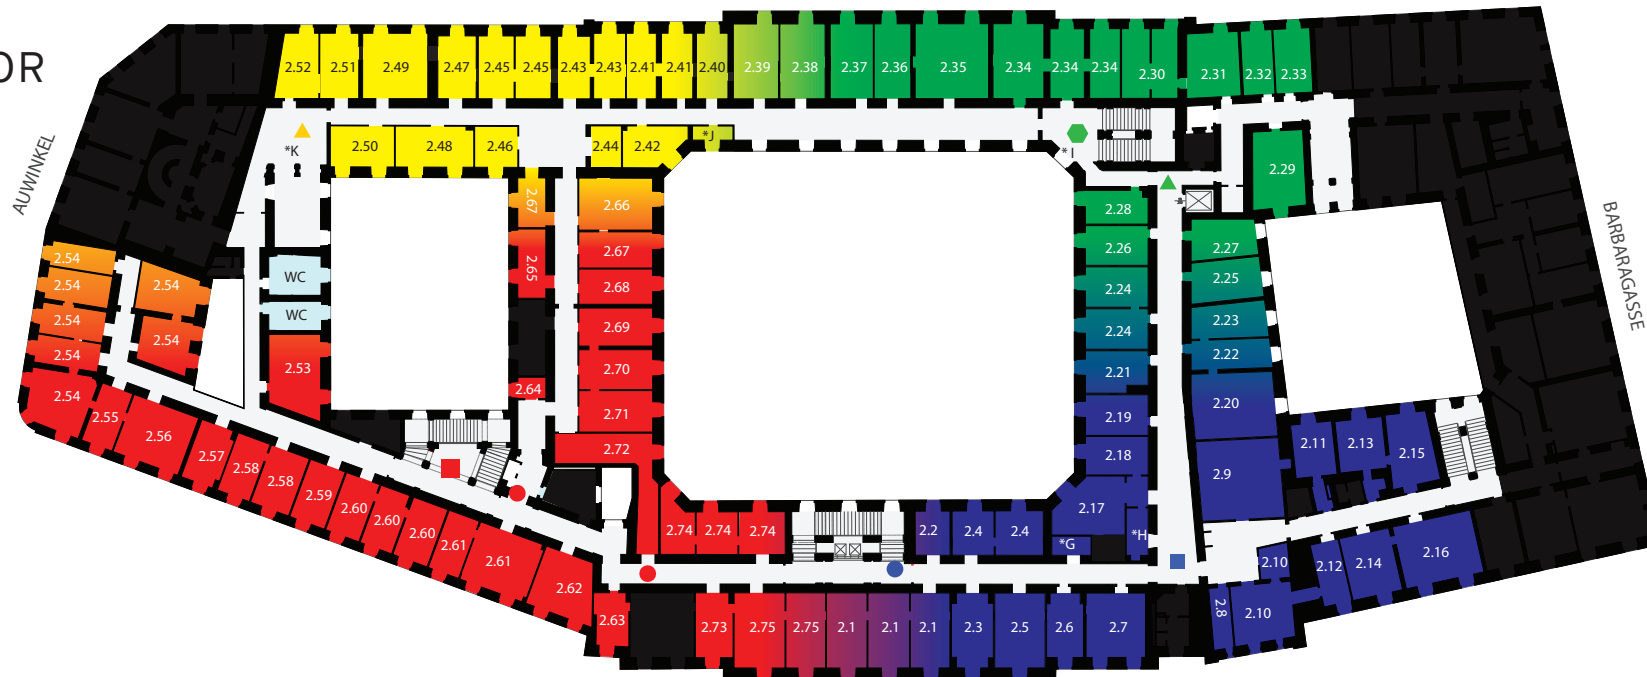

DOMINIKANERBASTEI

2. FLOOR

- [G] GALLERY STATEMENT
- [P] PROJECT STATEMENT
- [A] ARTIST STATEMENT
- [C] CURATOR STATEMENT
- [I] INTERVENTIONS
- [O] INSTITUTIONS

2.1	[P] Periscope	2.20	[C] Matilda Odobashi	2.40	[A] Anna Paul	künstlerische Photographie
2.2	[P] Niki Weitzer	2.21	[A] Kerstin von Gabain	2.41	[P] Kulturkontakt Austria	2.59 [P] A Flash of Colour curated by August Kocherscheidt & Judith Freund
	- Little Joe's Gang	2.22	[A] Matthias Buch	2.42	[A] Nino Sakandelidze	2.60 [P] Medien.Kunst.Tirol
2.3	[P] One Mess Gallery	2.23	[A] Alex Ruthner	2.43	[P] Salon Flux	2.61 [C] Vilma Dagiliene
2.4	[P] DaDa Da Academy /opensource gallery	2.24	[P] Markhof 2	2.44	[P] Neuer Kunstverein Wien	2.62 [P] Elina Dzelme presented by Contemporary Art Advisors
2.5	[P] Kunstraum SUPER	2.25	[P] Bild.Raum	2.45	[P] Galerie SPZ	2.63 [A] Elisabeth Czihak
2.6	[A] Michael Fanta	2.26	[P] Coupé International	2.46	[P] Der Konterfei	2.64 [A] Corinne L. Rusch
2.7	[A] Club Fortuna	2.27	[P] artunited	2.47	[P] Fotowerk Wien	2.65 [A] Christian Egger
*H	[I] Olivier Hölzl	2.28	[A] Karin Ferrari	2.48	[P] Durchhaus Kollektiv	2.66 [P] polarraum
2.8	[A] Parastu	2.29	[P] Long Loud Silence	2.49	[C] Mario Grubisic	2.67 [P] fAN
2.9	[C] Irena Popiashvili	2.30	[A] Sophie Gogl	2.50	[A] Christian Eisenberger	2.68 [A] STATION ROSE
2.10	[P] Galerie kunstbuero	2.31	[A] Minda Andrén	*K	[I] Teresita Traun & Florian Laczkovics	2.69 [P] Arrival First
2.11	[P] Kunstraum am Schauplatz	2.32	[A] Luise Hardegg	2.51	[P] Hinterland Galerie	2.70 [P] Linke Bahngasse 13
2.12	[P] Hohenberg Events	*I	[I] Moritz M. Polansky	2.52	[P] Museum am Bach	2.71 [P] ST/A/R
2.13	[P] Criasche mit Ritschert	2.33	[A] Harald Hund	2.53	[G] bäckerstrasse4	2.73 [G] Meyer Kainer
2.14	[P] flat1	2.34	[P] Beyond the Noise presented by Red Bull	2.54	[O] Land Salzburg /Kunst im Traklhaus	2.73 [P] Nino Stelzl
2.15	[P] TOBE Gallery	2.35	PARALLEL Essence Group Show	2.55	[A] Sara Glaxia	2.74 [A] Béatrix Dreux/Tin Trohar
2.16	[C] Robert Müller	2.36	[P] Steinbrenner/Dempff&Huber	2.56	[P] On The Cusp curated by Chiara Galbusera & Else Prünster	2.75 [P] Kunstraum Lakeside
2.17	[P] Avramidis/Kaletsch/ Spasovski	2.37	[P] APT. Draschan & Instant Edition	2.57	[P] Everybody Needs Art	
2.18	[P] MAXXX Project Space	2.38	[P] b a s e m e n t	2.58	[P] Schule Friedl Kubelka für	
2.19	[P] One Work Gallery	2.39	[P] New Jörg